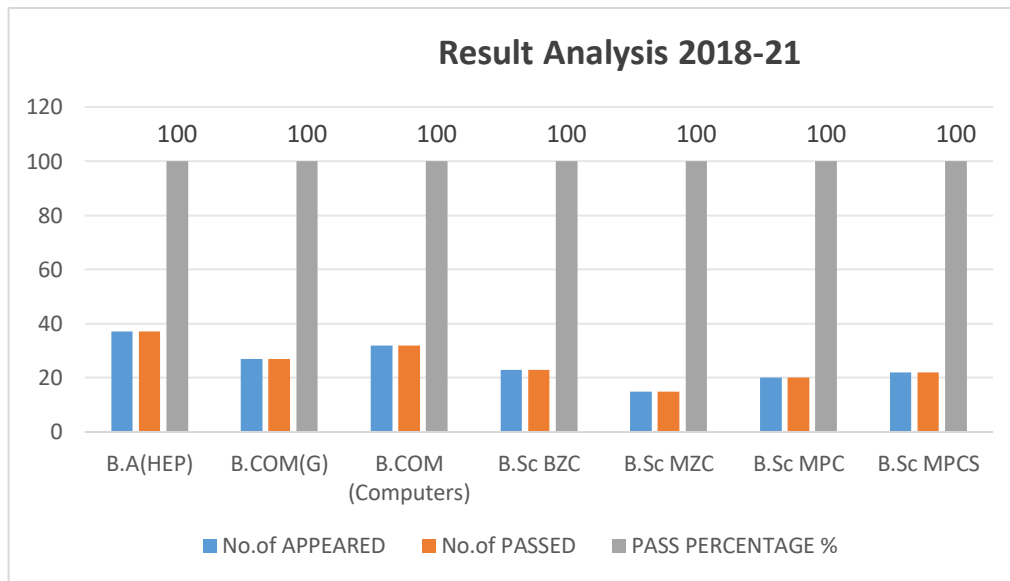

**TELANGANA TRIBAL WELFARE RESIDENTIAL DEGREE COLLEGE(GIRLS),
KOTHAGUDEM
RESULT ANALYSIS**

ACADEMIC BATCH :2017-20

S.NO	COURSE	STUDENT STRENGTH	No.of APPEARED	No.of ABSENT	No.of PASSED	No.of FAILED	PASS PERCENTAGE %
1	B.COM(G)	18	18	NIL	18	NIL	100
2	B.COM (Computers)	23	22	1	21	NIL	100
3	B.Sc BZC	31	31	NIL	31		100
4	B.Sc MPC	13	13	NIL	13	NIL	100
5	B.Sc MPCS	15	15	NIL	15	NIL	100
	TOTAL	100	99	1	98	NIL	100

ACADEMIC BATCH :2018-21

S.NO	COURSE	STUDENT STRENGTH	No.of APPEARED	No.of ABSENT	No.of PASSED	No.of FAILED	PASS PERCENTAGE %
1	B.A(HEP)	37	37	NIL	37	NIL	100
3	B.COM(G)	27	27	NIL	27	NIL	100
4	B.COM (Computers)	32	32	NIL	32	NIL	100
5	B.Sc BZC	23	23	NIL	23	NIL	100
6	B.Sc MZC	15	15	NIL	15	NIL	100
7	B.Sc MPC	20	20	NIL	20	NIL	100
8	B.Sc MPCS	22	22	NIL	22	nil	100
	TOTAL	176	176	NIL	176	0	100