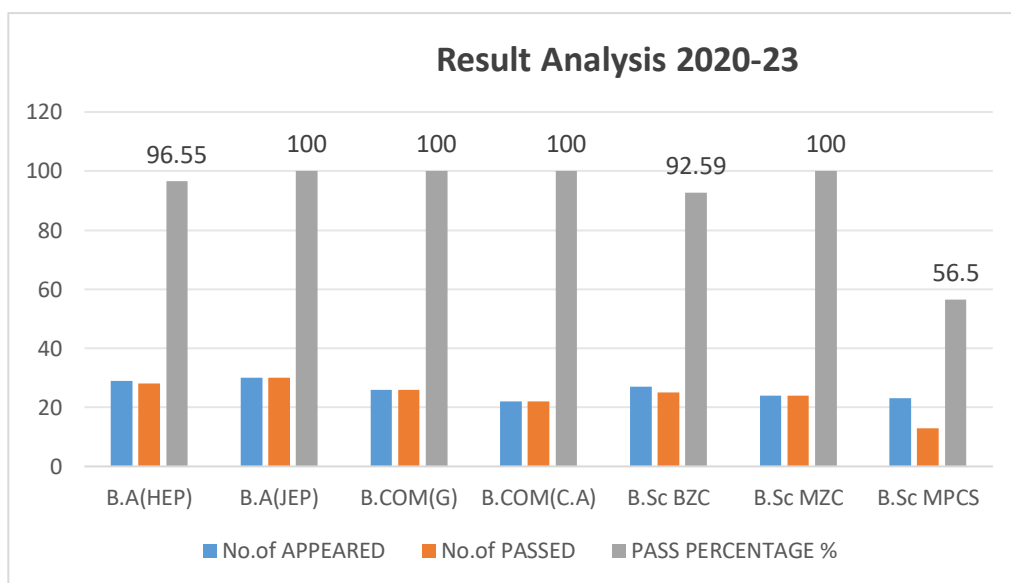

ACADEMIC BATCH :2020-23

S.NO	COURSE	STUDENT STRENGTH	No.of APPEARED	No.of ABSENT	No.of PASSED	No.of FAILED	PASS PERCENTAGE %
1	B.A(HEP)	29	29	***	28	1	96.55
2	B.A(JEP)	30	30	***	30	***	100
3	B.COM(G)	27	26	1	26	***	100
4	B.COM(C.A)	22	22	***	22	***	100
5	B.Sc BZC	28	27	1	25	2	92.59
6	B.Sc MZC	24	24	***	24	***	100
7	B.Sc MPCS	23	23	***	13	10	56.5
	TOTAL	183	181	2	168	13	92.81