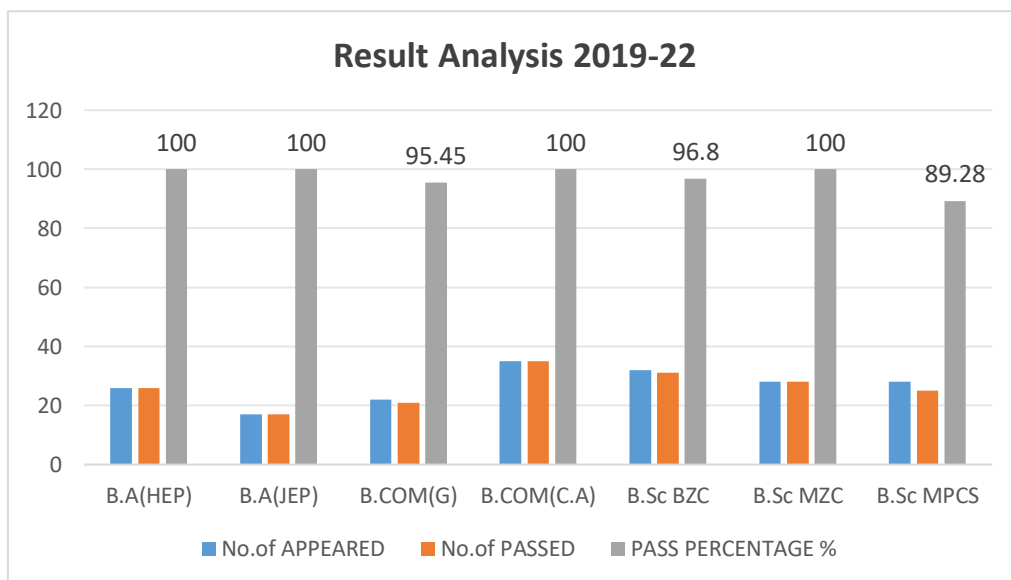

ACADEMIC BATCH :2019-22

S.NO	COURSE	STUDENT STRENGTH	No.of APPEARED	No.of ABSENT	No.of PASSED	No.of FAILED	PASS PERCENTAGE %
1	B.A(HEP)	28	26	2	26	***	100
2	B.A(JEP)	22	17	5	17	***	100
3	B.COM(G)	23	22	1	21	1	95.45
4	B.COM(C.A)	36	35	1	35	***	100
5	B.Sc BZC	32	32	***	31	1	96.8
6	B.Sc MZC	28	28	***	28	***	100
7	B.Sc MPCs	28	28	***	25	3	89.28
	TOTAL	197	188	9	183	5	97.34