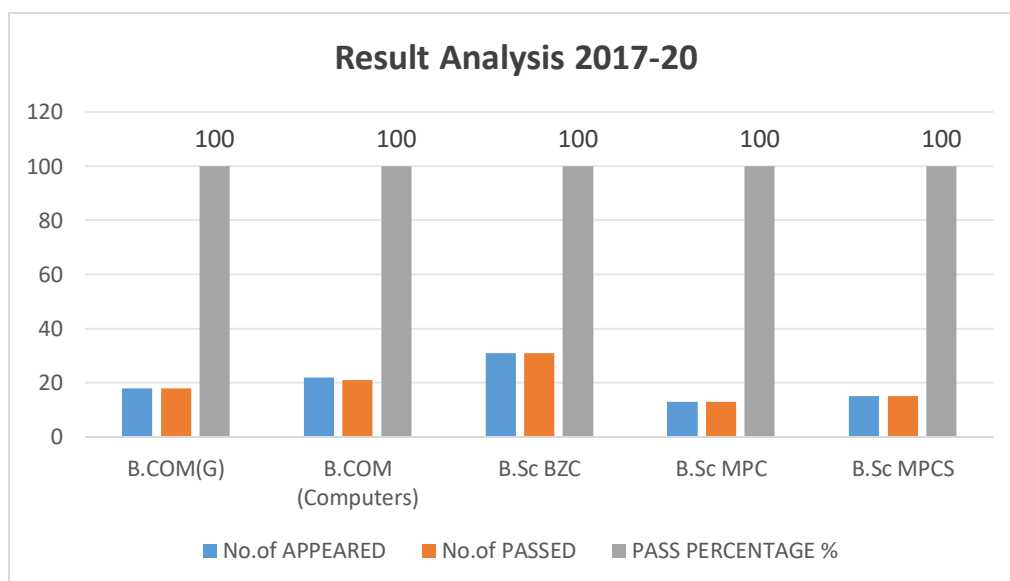

**TELANGANA TRIBAL WELFARE RESIDENTIAL DEGREE COLLEGE(GIRLS),
KOTHAGUDEM
RESULT ANALYSIS**

ACADEMIC BATCH :2017-20

S.NO	COURSE	STUDENT STRENGTH	No.of APPEARED	No.of ABSENT	No.of PASSED	No.of FAILED	PASS PERCENTAGE %
1	B.COM(G)	18	18	NIL	18	NIL	100
2	B.COM (Computers)	23	22	1	21	NIL	100
3	B.Sc BZC	31	31	NIL	31		100
4	B.Sc MPC	13	13	NIL	13	NIL	100
5	B.Sc MPCS	15	15	NIL	15	NIL	100
	TOTAL	100	99	1	98	NIL	100